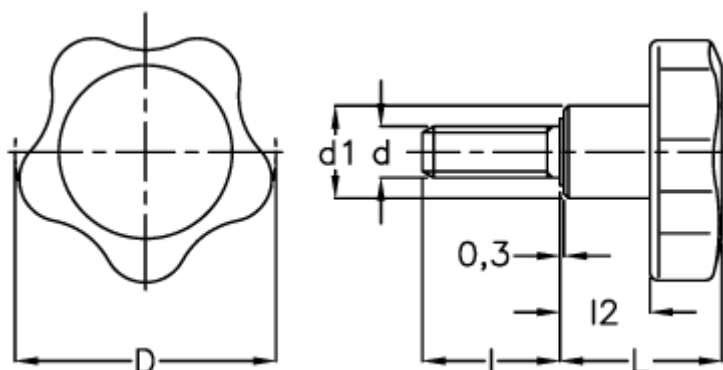

# Data Sheet

Article number: 2302166176

Description: E+G Lobe knobs  
VC.692/25 SST-p-M6x35

## Measures

---

D	= 25
d1	= 12
d 6g	= M6
l	= 35
L	= 20
l2	= 10